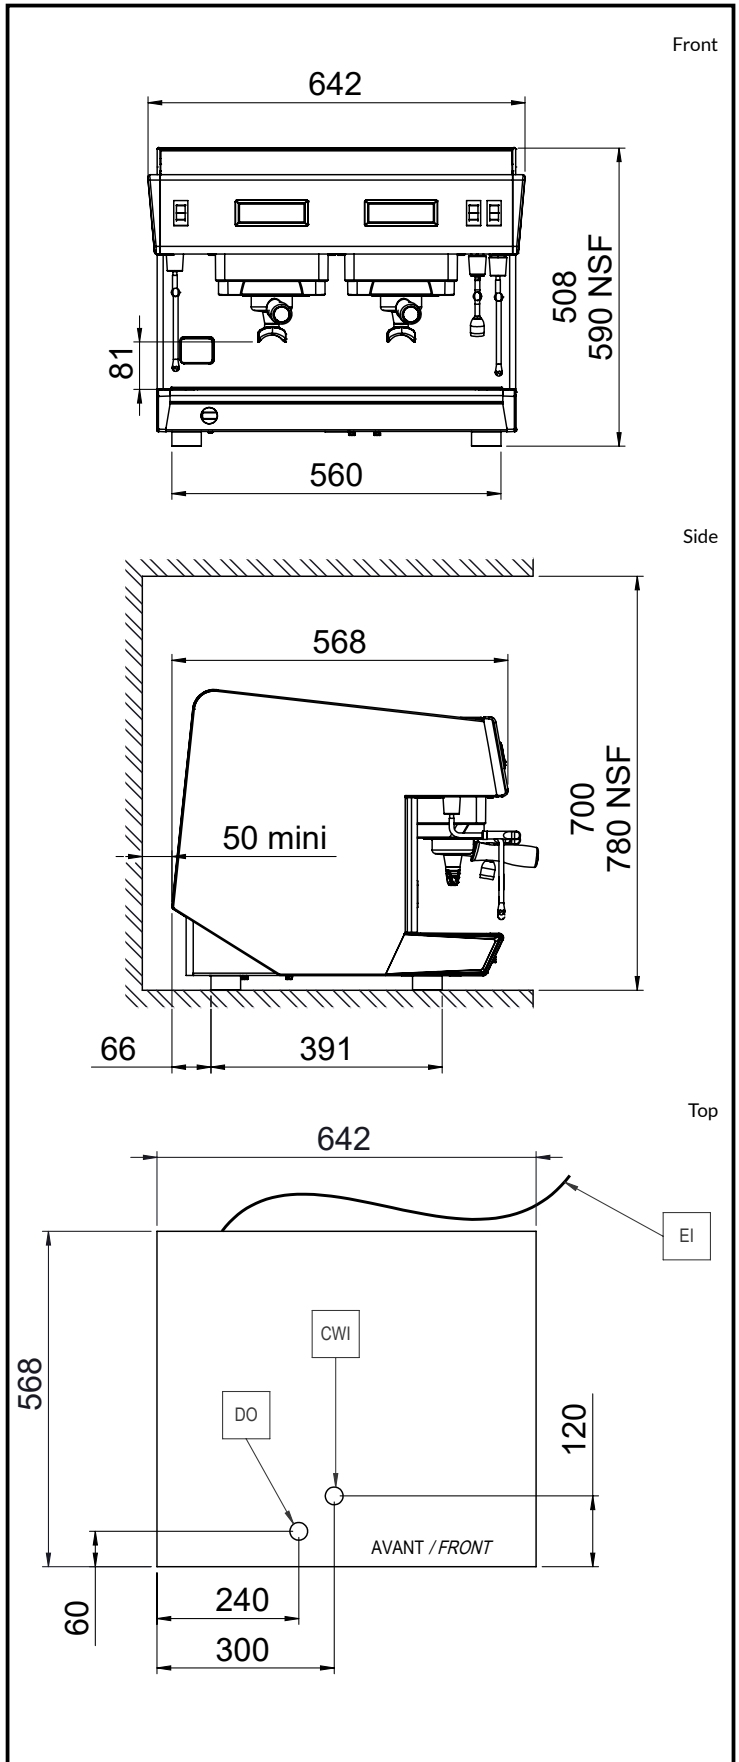

Classic 2 groups

Electric

Supply voltage: 400 V/3N ph/50 Hz

Electrical power max: 4.7 kW

Plug type: Cable without plug

Water:

Cold water temperature (min/max): 5 / 60 °C

Key Information:

Net weight: 55 kg

Shipping volume: 0.71 m³

Sustainability

Current consumption: 7.2 Amps

Certifications

The company reserves the right to make modifications to the products without prior notice. All information correct at time of printing.